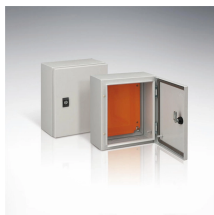

Power-Tray Aluminum is a versatile "ladder" style cable tray system available in a broad range of NEMA and CSA Load classes.

Explore all types of cable trays—ladder, perforated, basket, solid, and channel. Learn their uses, materials, pros, cons, and key differences.

Refers to the approximate height of a cable tray used for specifying. Selecting a specific height will show cable trays with that height, as well as cable tray accessories compatible with that height.

These trays consist of two parallel side rails connected by rungs at regular intervals, resembling a ladder. They provide excellent cable support, ventilation, and ease of maintenance, making them ...

Choose from our selection of ladder cable trays, including cable and hose trays, heavy duty open cable and hose carriers, and more. Same and Next Day Delivery.

Husky Ladder Cable Tray systems consists of two longitudinal side members connected by individual transverse members, and is designed for use as a power cable or control cable support system.