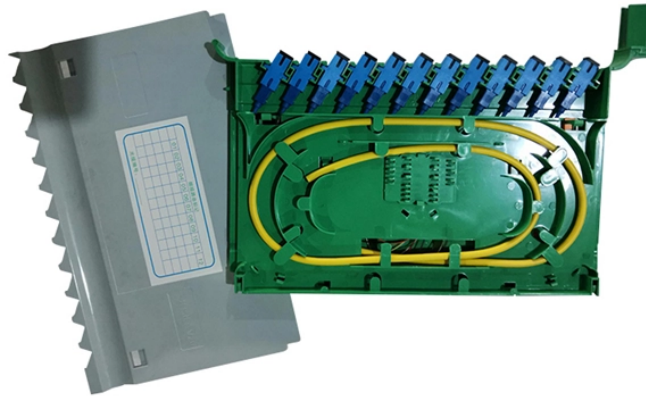

## Mali Tubular Busbar

An aluminium tubular busbar is a hollow seamless conductor that serves as a solid connection point between a large current source (such as a power grid transmission line or transformer) at a ...

Gunmen attacked several locations in Mali's capital and other cities early Saturday in a possible coordinated assault, residents and authorities said.

ROLINX busbars are constructed and manufactured laminated busbars that meet the strictest requirements for railway drive converters, network, wind and solar converters, as well as drives for ...

Aluminum bus bars are often used as electrical conductors in power distribution systems, where heat can easily be dissipated. Because of the low value of the metal, it can be the best economic option ...

Tubular aluminum buspipe offers several advantages over flat conductive aluminum bars. Its shape reduces the corona discharge onset voltage, enhancing stability, while its natural tubular structure ...