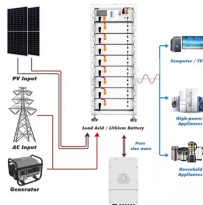

Aluminum bus bars are often used as electrical conductors in power distribution systems, where heat can easily be dissipated. Because of the low value of the metal, it can be the best economic option ...