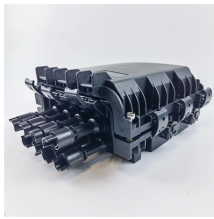

Malaysia Fiber Optic Distribution Cabinet Dual Core

Malaysia Fiber Optic Distribution Cabinet Dual Core

Provides ample space for fibre distribution and storage, ensuring easy installation and operation. Designed for full front-side access, allowing convenient maintenance. Dual lateral canals on both ...

[Ready Stock] 96 Port | 3U Fiber ODF Patch Panel SC/UPC Simplex + Pigtail - High Density 19" Rack Mount Distribution Frame (TM/FTTH Standard) RM 828.00 RM 738.00 set

Product Description #FDC 144-288 Fibers Outdoor Fiber Optic Distribution Cabinet (FDC) (INTERNAL is EMPTY) #allo Housing cabinet Material SMC waterproof IP55 Splice and Distribution Tray ...