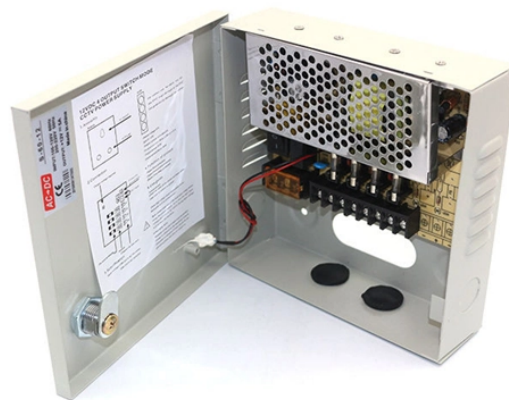

# Malaysia Dual-Core Fiber Optic Patch Cord Processing

## Overview

Our Opti-Core® LC duplex to SC duplex fiber optic patch cord offers reliable data center connections between your equipment using different fiber connector types, ensuring flexibility for your network upgrades. Fiber optic solutions (drawers, panels, connectors. Optic Digital - Structured cabling distributor and supply in Malaysia. Popular search CAT6 network cable CAT6 patch cord FTTH drop cable Optical Fibers Coppers Multimedia Specials Contact Us Fiber Optics Fiber Optic Cables FTTH Drop Cables Fiber Optic Adaptors & Connectors Fiber Optic Patch. Structured Cabling, Fiber Optic, UPS & Power Systems Supply Malaysia. A variety of optical pigtailed cable A variety of Singlemode fiber patch cords A variety of Multimode/OM2 fiber patch cords A variety of Multimode OM3 fiber patch cords A variety of Multimode OM4 fiber patch cords 1x4-64 Optical. Meets ANSI/TIA/EIA 568-B. Patch cords are available in Simplex, Duplex, Single-Mode and Multi-Mode configurations with different length options. The Simplex and Duplex SC Fibre Patch Cords are 3. The FIBER-REX solution includes a full range of low fire hazard free and high performance tight buffered and loose tube cables, a comprehensive. Length: 1M, 1. CATV :Active device termination.

FC-FC Patch cord • Fiber optic data transmission • CATV :Active device termination • Local Area Networks (LANs)

The FIBER-REX solution includes a full range of low fire hazard free and high performance tight buffered and loose tube cables, a comprehensive range of connectors, adaptors, pigtails and patch cords.

The Simplex and Duplex SC Fibre Patch Cords are 3.0mm cordage with push-pull SC connectors terminated on each end. These patch cords are available in Simplex, Duplex, Multi-Mode and Single ...

Multimode, 43G TRANSMITTED BEAM GLASS FIBER OPTIC CABLE, Fiber Optic Pigtail, Fiber Optic Patch Cord, Fiber Optic Connector, Fiber Optic Cable & Multimode and Fiber Optic