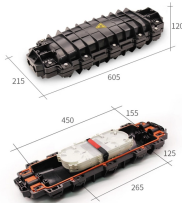

Streamline your network with NETGEAR PoE switches that deliver power and data over one cable. Choose from managed and unmanaged switches for any setup. Shop now.