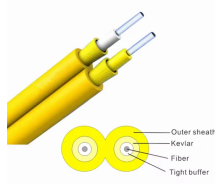

Lpcom switch poe

PoE, PoE+, and PoE++ network switches for enterprise and hardened applications. Managed and unmanaged options in 4, 8, 16, 24, and 48-port configurations.