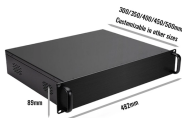

Lightweight Steel Cable Tray

Lightweight Steel Cable Tray

Suspends Cables, Out of The Way, in an Expandable & Versatile Fashion. Perfect for Network, Fiber Optic, Mineral Insulated & Metal Clad Cabling. Kable Kontrol's professional quality Steel Wire Mesh ...

From heavy power cable pathways on oil drilling platforms to data center cabling, explore the cable tray that's strong yet easy to install. Fast installation with dependable support.

Built from high-quality materials, these trays provide excellent support and organisation for cables, ensuring safety and efficiency in any setup. Available in various sizes and finishes, steel cable trays ...

Explore VIATEC Sheet Steel wire cable tray for superior cable management and ventilation, perfect for environments needing air circulation around cables.

Choose from our selection of cable trays, including over 850 products in a wide range of styles and sizes. Same and Next Day Delivery.

The lightweight energy-saving cable tray features advanced structural designs such as corrugated bases and reinforced stamped bottoms. These enhance load-bearing strength while reducing material ...

These narrow cable trays are ideal for applications requiring cable trays without a conduit. They work particularly well for cable drops, branch runs, and smaller bundles of cables.