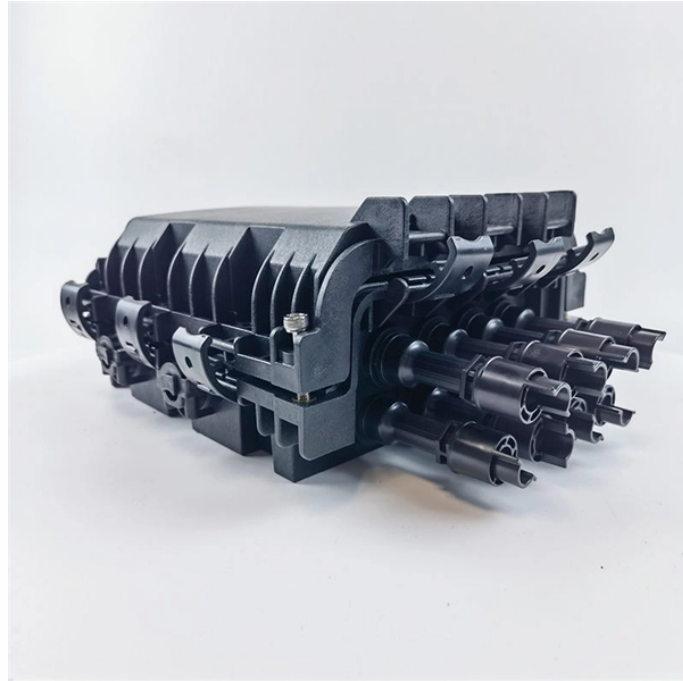

Lighting Explosion-proof Distribution Box Wholesaler