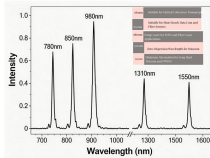

Our collections contain a stunning range of outdoor and indoor lights made with quality materials and impeccable designs. Browse and find all kinds of lights for every room or space you need.