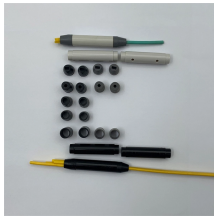

Lighting Distribution Box 2700

Lighting Distribution Box 2700

Explore Hubbell Wiring Device-Kellems" spider boxes, built to provide reliable and versatile temporary power solutions in demanding environments like construction sites and outdoor events. These ...

After connecting the electrical lines to the terminals, the distribution box must be filled with the sealing compound supplied. You can find the complete technical data for the distribution boxes in the ...

The NICOR Lighting SureFit 5.25-Inch Square Ultra Slim 2700K LED Junction Box Retrofit Downlight Kit, Nickel (DLF-10-120-2K-SQ-NK) features a custom-designed, integrated driver for quick and easy ...

Choose from our selection of 2700 kelvin facility lights, including small-room ceiling lights, plug-in ceiling lights, and more. Same and Next Day Delivery.