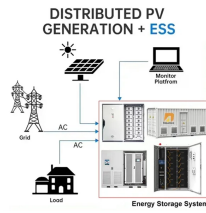

Light and Darkness Switch

@ContextSwitch • 1.37K subscribers • 5 videos Hi I'm Context Switch ...more Hi I'm Context Switch ...more ...more /channel/UCyhRJupp8PaX0IGd9pHIMRA