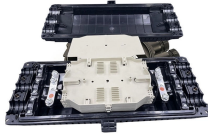

## Light Direction Module

The Halo LCR6 is a 6 in. direct mount LED module with remote driver/junction box suitable for light commercial applications. This high-powered LED module installs without the use of a ...

Typically, an LED module is actually a group of LED bulbs within a fixture and board that deliver power to it. In simple words, it's an LED device that can easily operate autonomously. When ...

Home Lighting Control Modules Lighting Control Modules Lighting Control Modules

Find versatile directional light bars with programmable flash patterns. Suitable for interior or exterior mounting on construction and emergency vehicles.

The Smart 1 module allows you to simultaneously control up to 8 output lamps with the Smart 1 Controller, Smart Touch, Smart Ghost, Smart Sensor, Smart Switch and Smart Gateway remote ...