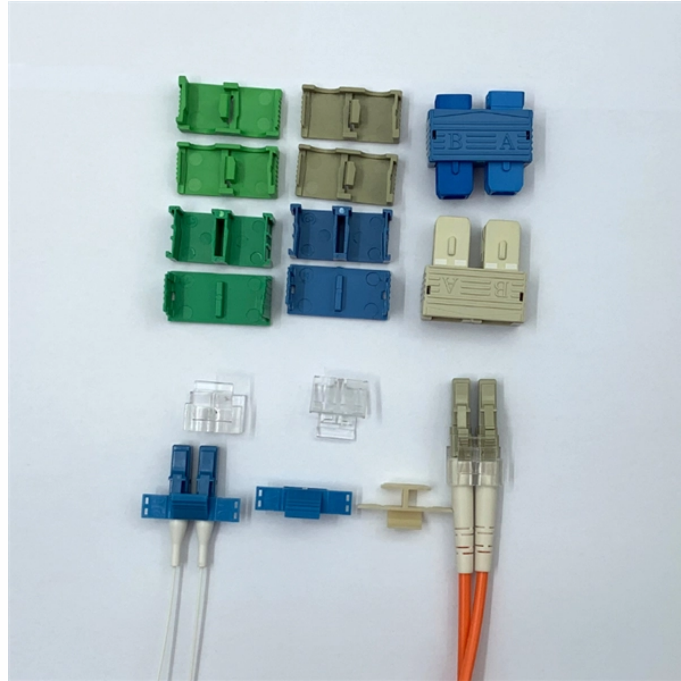

# Lifetime Comparison of Pluggable Optical Modules SFP

## Overview

Real SFP/QSFP lifespan: 5–7 years in cooled rows, 3–5 in harsh racks. See temperature-cycling effects, key DOM trends (TX bias, RX power), and the simple steps to replace safely. SFP (Small Form-factor Pluggable) is a compact, hot-pluggable network interface module used to connect network devices (switches, routers, firewalls) to fiber optic or copper cables. Think of it as the “translator” for your network equipment, converting electrical signals into optical signals. If you ask three engineers how long an SFP or QSFP should last you'll get five answers, and that's because datasheet MTBF numbers don't tell the whole story. In lab conditions some optics look effectively immortal, but in production the real limits are heat, contamination, mechanical handling, and. This guide provides a detailed, practical comparison of SFP, SFP+, and SFP28 transceiver technologies. We will: Explain the core functional distinctions and standard-defined specifications for each transceiver type. com, we specialize in Cisco-compatible and NS Comm transceivers, offering enterprise customers tested, certified. Optical transceivers, sometimes called optical modules, are the small, pluggable devices that enable high-speed communication over fiber networks. Are pluggable optics dead or alive for the