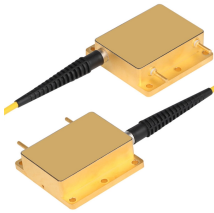

Download 97 File Size 21.47 MB File Count 1
Create Date June 14, 2022 Last Updated June 14, 2022