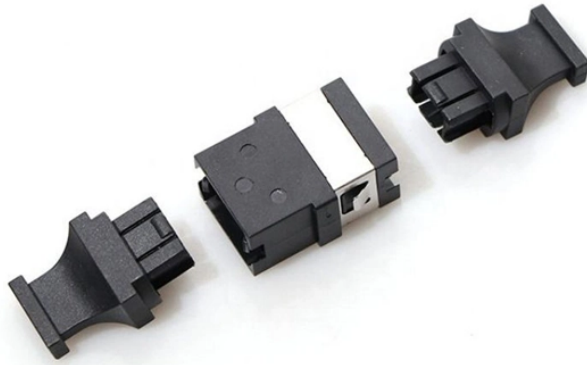

Liansu Flat Distribution Box

Liansu Flat Distribution Box

From ¥23.80 Sign in to see personalized deals
Liansu Household Distribution Box Surface-Mounted Electrical Box Concealed Electrical Box Leakage Protection Switch Box Multimedia Air Switch Box ...

Similar Products Add to My Tags Item specifics Specifications Description Brand: LESSO LIANSU Origin: Mainland China Province: Guangdong Province City: Foshan City Color classification: ...

Liansu Single-Layer Distribution Box for Household Use, Strong Current Box, Waterproof Stainless Steel Plastic, Concealed or Surface-Mounted Electrical Control Box, Switch Box