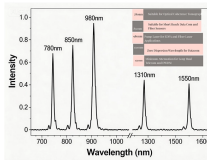

It undertakes the activities and works listed below both inside and outside Lebanon: Import, export and distribution of electrical material, equipment and systems. Manufacturing, assembling, installation ...