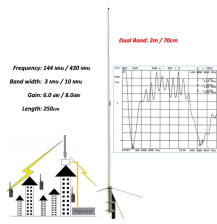

LcLc or lclc01 is a British gaming r, who joined on December 26th, 2007 and started uploading on November 26th, 2009. He primarily uploads a wide variety of gaming videos ...