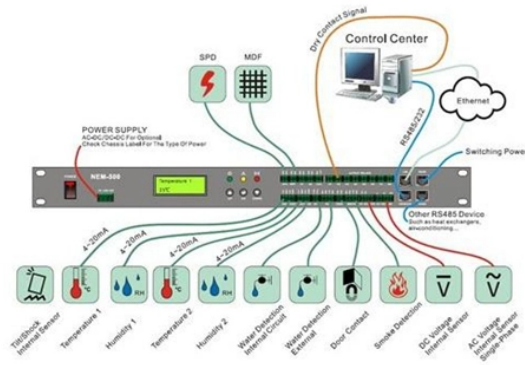

Lclc Multimode 10 Gigabit Fiber Optic Meter

LcLc Multimode 10 Gigabit Fiber Optic Meter

With LC to LC connectors, the FCA-M3SP-LCLC-10M fiber patch cable from L ...

Upgrade your network with our high-quality fiber patch cables, designed for lightning-fast speeds, reliability, and long-term performance. Perfect for home labs, enterprise networking, and high-speed ...

This LC to LC multimode fiber optic patch cable is well-suited for 40/100 Gb Ethernet applications up to 300 meters (at 850 nm). Use with VCSEL Light Sources for a Cost-Effective, High-Bandwidth Solution