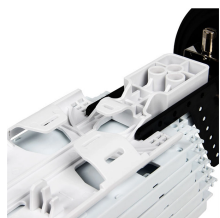

Outdoor Waterproof and Rainproof Distribution Box with Holes, Waterproof Box, Power Distribution Box, Abs Plastic Engineering Foundation Box Equipment ¥55 Approx. ≈$8.15 Industrial Explosion-Proof ...