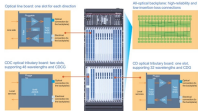

Learn about control panels, breaker boxes, junction boxes, and custom enclosures. Explore standard panel sizes, applications, and key differences for residential, commercial, and ...

Complete specification guide for outdoor electrical distribution boxes covering NEC Article 312 requirements, NEMA ratings, sizing calculations, and selection criteria for commercial and ...