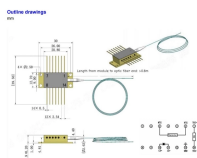

Large Electricity Meter Distribution Box

Large Electricity Meter Distribution Box

Custom Electrical Meter Box designs accommodate unique meter types, larger assemblies, integrated surge protection, and special access controls. Top Cabinet can modify materials, finishes, knockout ...

Browse power distribution boxes with circuit breaker protection and multiple outlet configurations. Shop durable solutions for construction and emergency use.

The Siemens 9810-9507 TALON Meter Base is a robust and reliable solution for high-capacity electrical service applications. Designed to accommodate...

Equipped with a multifunctional electricity meter, leakage circuit breaker, and a maximum rated current of 20A branch circuit breaker; **SAFE AND RELIABLE:** This power outlet box comes with 4 NEMA 5 ...