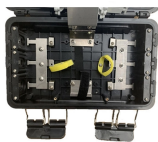

Control multiple computers with one keyboard, mouse, and monitor using our recommended KVM switches, with setup guides, troubleshooting tips, and security considerations for ...