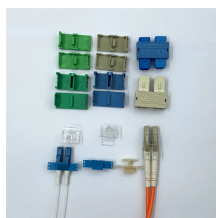

Junction Box Parts Junction Boxes Metri Pack Connectors Weather Pack Connectors Wire Butt Connectors & Terminals Wire / Cable Support & Protection All Wire / Cable Support & Protection ...