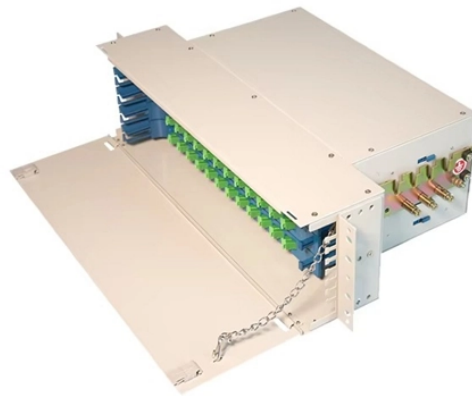

Jordan Certified ONT Optical Network Terminal LPO

Jordan Certified ONT Optical Network Terminal LPO

The Reliability, QoS, easy management and flexibility make Adopt the ONT of choice. The ONT is compatible with most of the 3rd Party OLTs deployed in the market.

The GigaPoint® GP4201XH optical network terminal is an outdoor, XGS-PON service delivery terminal providing one 10 Gigabit Ethernet (GE) interface and three Gigabit Ethernet interfaces delivering ...

OC-ONT Series NEMA 4X Rated Outdoor Cabinet
OD-ONT-ENC Outdoor Optical Network Terminal Enclosure
ONT-ENC-LA Optical Network Terminal Enclosure
ONT-PWRDIN-U Universal Power ...

Our integrated circuits and reference designs help you create optical network terminal (ONT) units that enable high-speed data connections for today's passive optical networks.

Our next generation of multigigabit XGS-PON optical network terminals (ONTs) is here and ready to support the most bandwidth-intensive subscribers on your network.