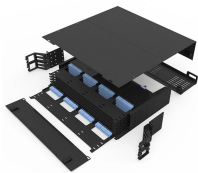

The Japan Cable Tray Market is experiencing significant expansion, driven by the rise in construction activities, especially in sectors like telecommunications, energy, and manufacturing.