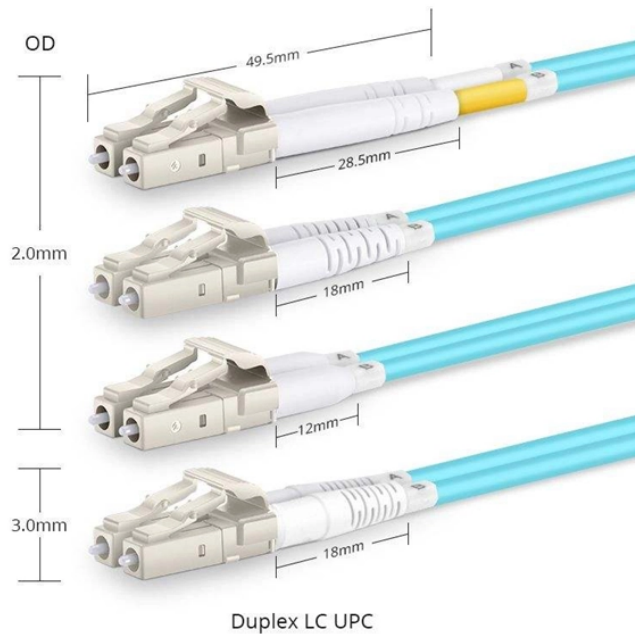

### Overview

While a basic PDU simply provides power to connected devices, a smart PDU (iPDU) offers several significant advantages: Real-time access to power consumption and environmental sensor data via a standard network connection. Our PDUs and power management solutions help you measure, monitor and control your power usage. We can help improve your uptime and energy efficiency while reducing your carbon footprint and operating costs. Click [HERE](#) to select the Rack PDU that's right for you from 1,000+ unique Raritan models. We distinguish between a basic Power Distribution Unit (PDU) and a smart Power Distribution Unit, often referred to as an Intelligent Power Distribution Unit (iPDU). nVent is the world leader in OEM smart iPDU design and manufacturing. Quality Israel power strips, in stock, for standard duty applications up to. Building Automation and Control Building Management Controllers, Expansion Modules, Servers & HMIs Energy Management Software Solutions Home Automation Network Infrastructure and Connectivity Power Monitoring and Control Power Quality and Power Factor Correction Sensors Valves and Valve Actuators.