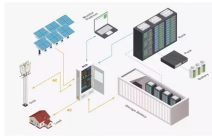

Israel power strips and PDU power distribution units for surface mount, rack mount and general purpose applications. Multiple outlet power strips are manufactured in accordance to Israel standards with ...