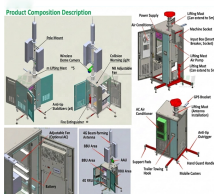

While a basic PDU simply provides power to connected devices, a smart PDU (iPDU) offers several significant advantages: Real-time access to power consumption and environmental sensor data via a ...