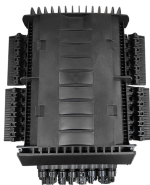

Is the fiber optic terminal box single-port or dual-port

Get the facts on dietary fiber foods (soluble, insoluble), high-fiber foods, its health benefits (weight loss), and why it's important to get your daily intake of fiber.

The optical fiber desktop box is equipped with dual optical fiber adapter placement ...

Chia seeds, blackberries, kidney beans and lentils top the list of foods high in fiber. Fiber keeps your digestion regular and lowers your risk of some cancers.

Fiber is a type of carbohydrate that the body can't digest. Though most carbohydrates are broken down into sugar molecules called glucose, fiber cannot be broken down into sugar molecules, and instead ...

The MHT series provides up to six ports, with two fibers available per port. The multiport MHT is factory-terminated with HMFOC (hardened multifiber fiber optical connector) connectors, and does not have ...