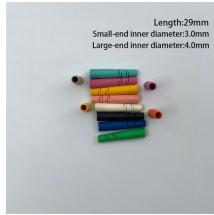

The recommended amount of fiber is 21-25 grams per day for women and 30-38 grams per day for men (at least 14 grams for every 1000 calories). Increase fiber in your diet slowly to avoid side effects.