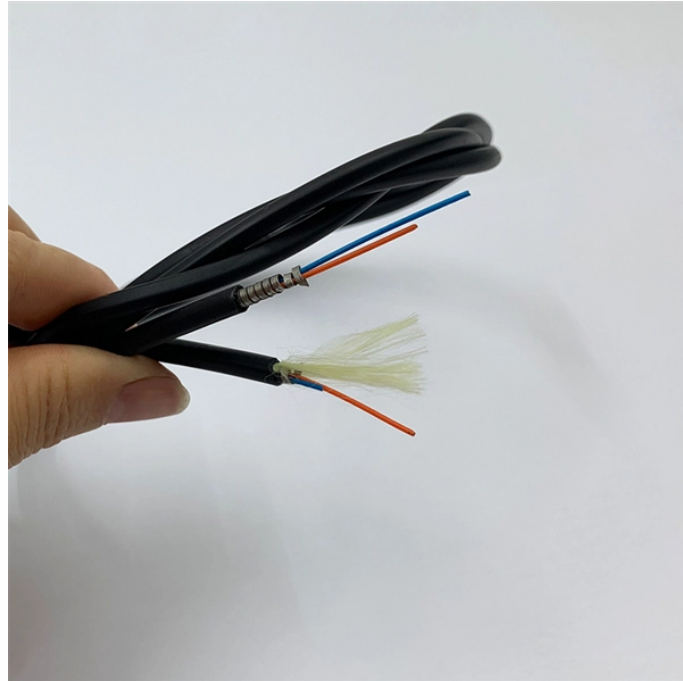

Is a core switch a server

Is a core switch a server

A core switch is a high-performance network switch located at the center of the network infrastructure. It serves as the central point of connectivity, aggregating data from various switches ...

What Is a Core Switch in Networking? It's more than just a switch; it's the central nervous system of your network infrastructure. A core switch operates at the italic core layer italic of a ...

Unlike access or distribution switches, a core switch is optimized for Layer 3 performance, modular scalability, and redundancy. In smaller networks, it may be combined with the distribution layer in a ...

What is a Core Switch? It is a powerful backbone switch in the center of the network core layer, which centralizes multiple aggregation switches to the core and implements LAN routing. The ...

A core switch is not a type of switch but rather a switch placed in the core layer (the backbone of the network). Core switches are typically purchased by large ...

A core switch is the primary switch installed at the backbone of a layered or hierarchical network. These data switches are responsible for routing and data switching at the core layer of the network.