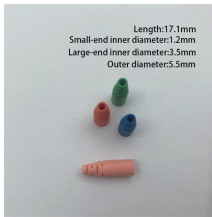

Ireland and Hollsys single-mode fiber optic modules for gigabit speed

FS gigabit ethernet transceiver solutions provide fibre or copper options including 1000BASE-SX, 1000BASE-LX/LH, 1000BASE-T etc., from 100m to 160km, for 1G switches, routers, servers, NICs ...

The transceiver is available as a mini-GBIC form factor, making it ideal for ...