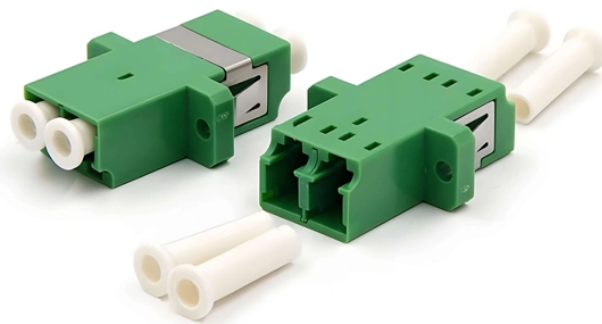

Internal price of distribution box

Internal price of distribution box

The Price Landscape: Breaking Down the Costs
When you start looking for a distribution box, you'll quickly realize the price range is wider than a highway. You might find a small plastic unit for the ...

Siddhi Corporation provides pricing information for Sintex brand junction boxes, meter boxes, and distribution boxes. The document lists over 20 product codes with dimensions and door configurations.

We have power distribution board types at the best price online. GM Modular power distribution board blends aesthetics, functionality, and safety. We have a 3-phase distribution board, 6-way TPN Db 12 ...

We manufacture and stock Distributions Boxes in various sizes from 3 outlets to 14 outlets:

Upgrade your Power Distribution Cabinet & Box with the elegant and durable Distribution Box Price. Power distribution cabinet & box price varies by specs, OEM requirements, and factory volume.