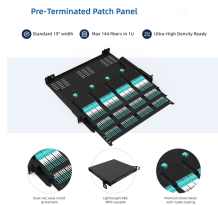

This white paper discusses the considerations that need to be made when investing in intelligent rack PDUs to ensure that they do indeed provide a high availability solution.

Transcript: Would you like to improve uptime, save energy, and manage the power in your data center cabinets remotely? Raritan's PX intelligent rack PDUs are exactly what you need. They're built to ...