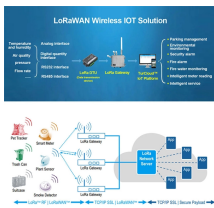

Intelligence (/ ˌɪntɛlɪˈdʒəns /) has been defined in many ways: the capacity for abstraction, logic, understanding, self-awareness, learning, emotional knowledge, reasoning, planning, creativity, ...