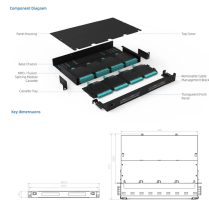

VIAVI offers fast, cost-effective, and easy-to-use power meters for installation and maintenance of single mode and multimode fiber optic networks and advanced, photonic-layer power meters for lab and ...