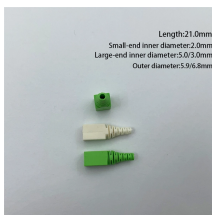

View and Download BK Precision 9115 user manual online. Multi Range DC Power Supply. 9115 power supply pdf manual download.