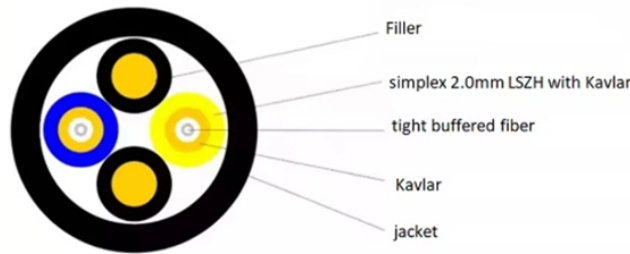

Installation of fire cable trays in Canada

Installation of fire cable trays in Canada

Cable tray installation must comply with specific technical standards to ensure electrical safety, system reliability, and long-term maintainability. This document ...

Rule 12-2202 Insulated conductors and cables in cable trays have significant changes. First is a new Subrule 1) that recognizes the revised definition for cable trays as supporting means ...

Distribution and installation of top-performing cable tray custom-engineered power distributions systems. Industry leaders in Canada.