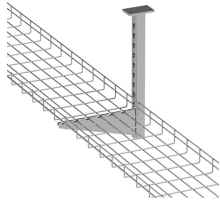

Installation of New Cable Trays in Israel

Overview

Whether you're building a commercial setup or upgrading an industrial plant, proper cable tray installation ensures neat wiring, safe access, and easy maintenance. This guide breaks down the. The Israeli cable trays market is a critical component of the nation's industrial and construction infrastructure, serving as the backbone for organized and secure cable management across diverse sectors. As of the 2026 analysis, the market is characterized by steady demand driven by sustained. Method Statement installation of Cable Trays and Ladders - Planning Engineer FZE. This guide breaks down the process step by step.

Installation of New Cable Trays in Israel

Only approved and undamaged cable trays and accessories (e.g., bends, tees, reducers, covers, supports, hangers, bolts) shall be used for installation.

Step-by-step instrumentation cable tray installation guide with safety tips, standards, inspections, and downloadable Excel checklist.

The Cable Tray system is installed in electrical rooms, plant rooms, and service corridors. This section will guide you through the necessary steps to ensure a successful installation.

Grid Cable for marine and offshore applications

Learn everything about cable tray installation with our complete guide. Discover types, steps, and safety tips for efficient electrical cable management.

The cable tray shall be installed with a 40mm minimum space between the structure and the tray. All cable shall be securely fixed to the tray, work and the complete installation must be carried out in a ...