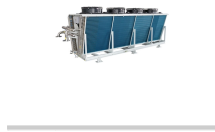

Installation and Operation product manuals for all Server Technology Rack PDUs.