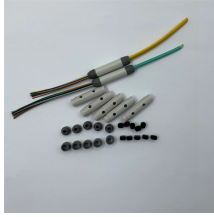

## Installation Scheme for Slovakian PDU Power Distribution Unit NEMA

The NEMA 4X rated power distribution panel provides operators the ability to safely tap into and distribute 480Y/277V AC power from a variety of sources including generators and direct grid power.

This manual contains important instructions that you should follow during installation and operation of the Eaton Rack Power Distribution Unit (PDU) G4 Series. Please read all instructions before ...

Electrical Installation Step 1 - Receptacle evaluation Ensure that the plug type of your PDU unit (e.g. NEMA 5-15P, NEMA 5-20P, NEMA L5-30P) matches the wall receptacle type that you are using.