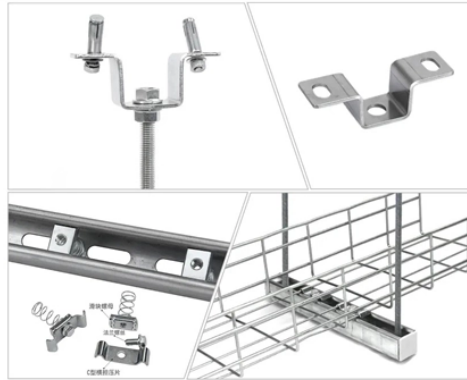

Installation Price of Fiber Optic Distribution Box for Surveillance

Installation Price of Fiber Optic Distribution Box for Surveillance

Wholesale fiber optic distribution boxes (FDB/NAP Box) for FTTH deployments. Support 2-48 cores, pre-connected options, and IP65/67 waterproofing. ISO certified factory direct supply. Request our 2026 ...

Explore reliable FTTH terminal boxes for secure fiber termination and distribution. Wall-mounted design, robust build, for home and industrial optical networks.

At Primus Cable, we understand the need for an increased number of connections when establishing a more complicated network application; therefore, we supply Wall-Mountable Fiber Distribution Units ...

Fiber Optic Distribution Box, 12 Port Wall Mount Enclosure with 12 SC APC Adapters, Singlemode, FTTH, IP65 Waterproof Outdoor/Indoor Use - 9.45" x 8.66" x 2.56"

Shipping cost not included. The 12 port ftth fiber distribution box is designed for connecting feeder cables and drop cables in fiber access networks. It is widely used in MDUs (multi-dwelling units), ...