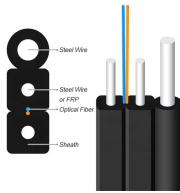

# **Installation Method of Communication Cable Trays and Trays**

## Installation Method of Communication Cable Trays and Trays

Step-by-step cable tray and conduit installation method with safety, quality and inspection procedures as per IEEE standards.

To ensure that the complete ladder tray wiring system performs as designed, it is important that it is properly installed. Personal injury as well as property damage will result if proper installation and ...