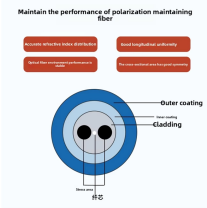

Switch Products Cleaveland/Price offers a wide array of switch products. Choose the switch product (s) that best suits your company needs. [Read more »](#)