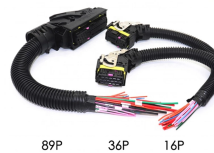

Have any questions? Talk with us directly using LiveChat.