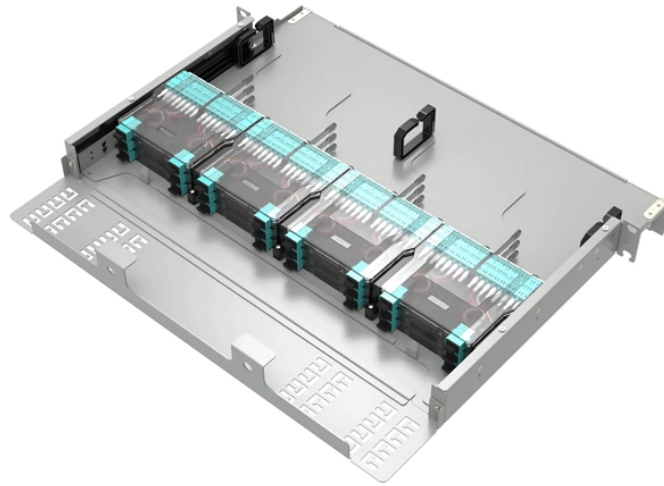

Indoor optical cable ODF fiber optic line installation diagram

Indoor optical cable ODF fiber optic line installation diagram

This chapter focuses on the testing, verification, and documentation of optical fiber cabling systems for new installation and system upgrades, with special emphasis on multimode fiber cabling for SANs.

This document describes an indoor FTTH rack mounted optical fiber distribution frame. It can integrate fiber splicing, termination, adapters and connectors in a ...

The objective of this document is to be an optical fibre cable installation and laying guide, addressed to new installers, also being useful as a reminder to experienced installers.