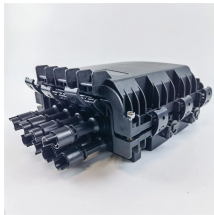

Update your commercial power distribution system with BeamBox Indoor Main Lug Load Center 120 Circuit Breaker Panel Distribution Box.

Home distribution boxes typically handle single-phase power supplies and contain 6 to 24 circuits. They include standard circuit breakers for lighting, outlets, and major appliances like water ...