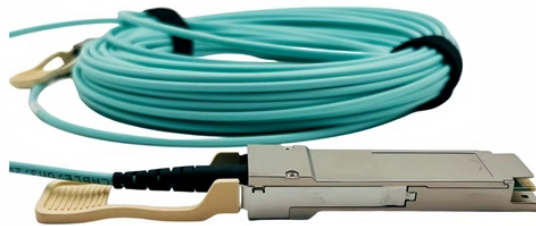

## Indoor Fiberglass Cable Tray Installation Method

### Overview

The Trapeze or swing support is the most common type. Thread hex nut 25 mm (1") to 50 mm (2") above location of the tray bottom. The cross member comes next followed by a second set of square washers. All vertical hangers will project through the cross member. Whether you're building a commercial setup or upgrading an industrial plant, proper cable tray installation ensures neat wiring, safe access, and easy maintenance. All materials intended for cable tray, ladder and. Field cutting is simple and can be accomplished with a circular power saw with an abrasive cut-off wheel (masonry type) or hack saw (24 to 32 teeth per inch). Drill fiberglass as you would drill hard wood. Our knowledgeable production team works closely with each customer to provide quality solutions based on your schedule and budget. We want each and every experience with our.

## Indoor Fiberglass Cable Tray Installation Method

Mastering cable tray installation is crucial for creating a safe, organised, and efficient cable management system. By following this step-by-step guide, you can ensure a seamless setup that ...