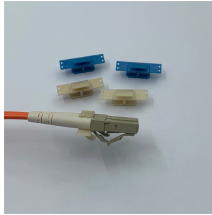

Fiber Optic Distribution Box, 6 Port Wall Mount Enclosure with 6 LC Duplex Adapters, Singlemode, FTTH, IP65 Waterproof Outdoor/Indoor Use - 8.27" x 5.31" x 1.57"