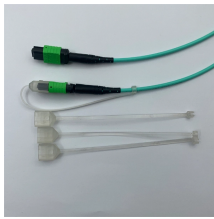

Shipping cost not included. This 4 port indoor fiber termination box is designed for FTTH applications, providing a reliable and efficient solution for fiber termination, splicing, and cable management.