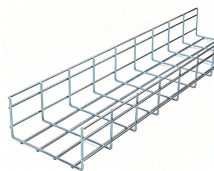

With high dedication to our work, Baruna manufacture high quality product to meet the stringent requirement in the industry and support the rapid development of the Republic of Indonesia. Baruna ...