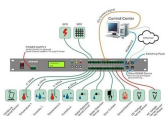

Each module integrates eight electrical and eight optical channels operating at 212.5 Gbps PAM4 per lane for an aggregate data rate of 1.6 Tbps. With integrated DSP and silicon photonics (SiPh) ...