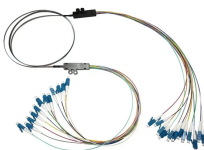

Recommended Fato Ready Board Box Power Distribution Unit Equipment with Leakage/Overload Protection Electrical Supplies Power Board Outdoor USD 30.00 Huijue FTTH 144 Core cross ...