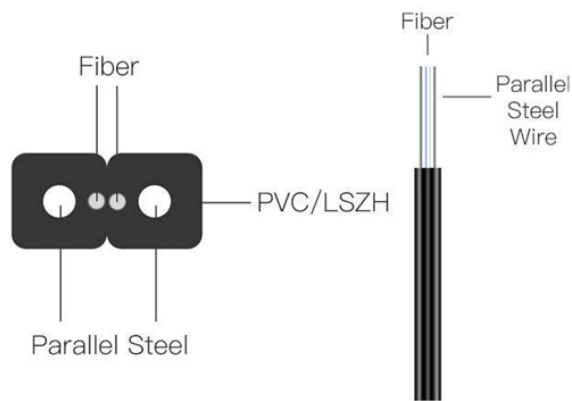

Huijue Optical Cross-Connect Box 144 Core

Huijue Optical Cross-Connect Box 144 Core

This high - quality outdoor fiber optic cross - connect cabinet is designed for FTTH applications. With core options ranging from 48 to 720, it offers flexibility to meet ...

GXF273-SMC-144 Type Optical Fiber Distribution Box Wiring Devices ODF Certification CE, ISO, RoHS, GS Condition New Material SMC Capacity 144 Core Installation Floor Standing, Wall-Mounted ...

Product name: 144 core cross connection cabinet Material SMC Capacity 144 cores Maximum paper tray 16 pcs Application: FTTX FTTH ODF Wall mounted size 770 ...

Fiber Optic Cross Connection Cabinet 144 core Category: Fiber Optic Cross Connection Cabinet Description Reviews (0)

144 Core SMC Fiber Cross Connect Cabinet with Box Type Splitter Available, Find Details and Price about Fiber Cross Connection Cabinet SMC Cross Connection Cabinet from 144 Core SMC Fiber ...

Optical Cross Connect Cabinet 144 Core Features
1. The shell of this equipment is made of SMC fiber reinforced unsaturated polyester material, and the surface is sprayed with protective paint, which is ...