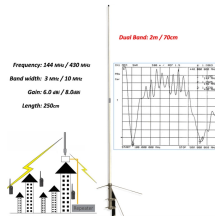

The GAOTek 24-Port Gigabit Optical Fiber Switch features 24 SFP ports, 92 Gbps switching capacity, 480 Gbps stack bandwidth, and supports up to 2000 wireless clients, making it ideal for high ...

Shop DigiKey's large in-stock selection of Fiber Optic Switches, Multiplexers, Demultiplexers. View inventory, pricing and order now for same day shipping!