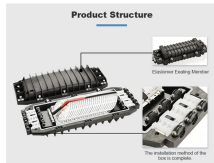

Huawei Switch 48-Port Gigabit Core

Each combo port matches only one internal forwarding port. The electrical and optical ports of a combo port are multiplexed, and only one of them can work at a time.