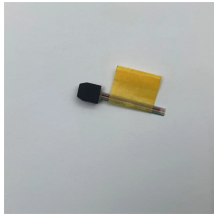

Add a minimum of 3 or 4 drops of distilled/deionized water on the polishing film and carefully insert the connector ferrule into the LC compatible polishing puck (provided with the FTERM- LC) and gently ...

Using precision mechanical splice tech, UniCam enables quick, cost-effective fiber installations. With the High-Performance Tool Kit, LC, SC, or ST® connectors install in just 50 seconds to one minute. The ...

Explore the definition of the word "use," as well as its versatile usage, synonyms, examples, etymology, and more.

Contact Us

For more information, pricing, or custom solutions, please contact us:

Website: <https://www.indzawo.co.za>

Email: sales@indzawo.co.za

Phone: +27 71 296 8473

Address: 22 Quantum Street, Midrand, 1685, Gauteng, South Africa

This document is for informational purposes only. Specifications subject to change without notice.