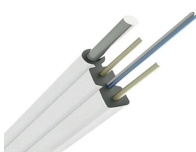

You can use a colon to draw attention to many things in your writing. The categories listed below often overlap, so don't worry too much about whether your intended use of the colon fits one category ...