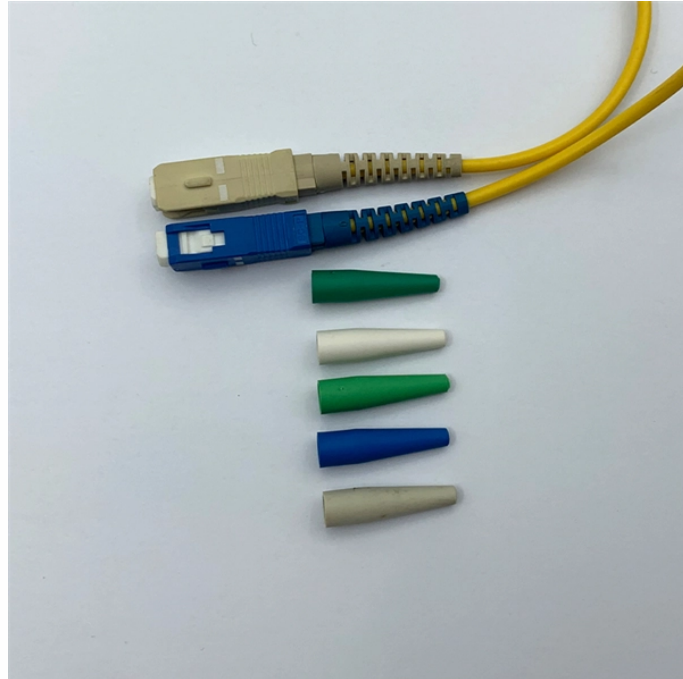

How to set up gigabit fiber optic on a Huawei Q1 router

Overview

In this guide, we'll walk you through how to connect a fiber optic cable to a router safely and efficiently. Why Use Fiber Optic Internet?

Before diving into the setup, let's quickly recap why fiber optics are worth the effort: Lightning-fast speeds (up to. Connect an Ethernet cable from the WAN port of your router to a LAN port on the Internet source (such as a broadband modem or fiber-optic modem). Next, connect your computer to your router's default Wi-Fi network (check the nameplate at the bottom of the router for the default Wi-Fi name, no. However, setting up a fiber optic connection to your router can seem daunting if you're unfamiliar with the process. Huawei Q1 router is the most convenient and fast way to quickly set up the router through the mobile phone. Check all cables are firmly plugged in. The Ethernet. Did you know that you can replace the fiber optic modem/router supplied by your internet service provider (ISP) with a simple SFP stick that runs Linux and does the mapping of light into Ethernet packets directly into your router?

Hack GPON is the ultimate resource with tutorials and guides for.

How to set up gigabit fiber optic on a Huawei Q1 router

SET definition: 1. to put something in a particular place or position: 2. If a story, film, etc. is set in a.... Learn more.

The meaning of SET is to cause to sit : place in or on a seat. How to use set in a sentence.

"Set" as a noun refers to a collection of objects, elements, or items that are considered together due to shared characteristics. For example, in mathematics, a set represents a defined ...