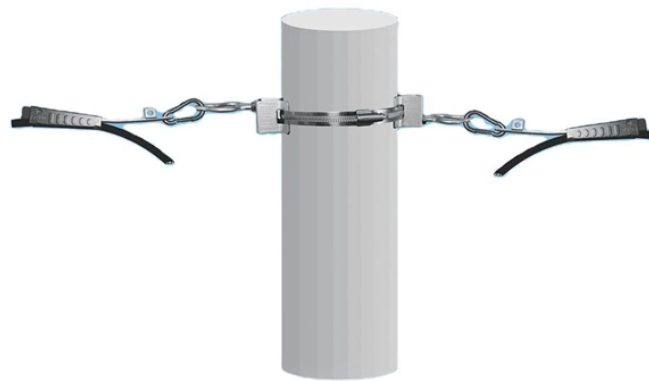

How to install 800mm cable trays in vertical shafts

How to install 800mm cable trays in vertical shafts

To ensure that the complete ladder tray wiring system performs as designed, it is important that it is properly installed. Personal injury as well as property damage will result if proper installation and ...

This publication is intended as a practical guide for the proper and safe* installation of cable ladder systems, cable tray systems, channel support systems and associated supports.

It describes inspecting and storing cable trays upon receipt, installing trays flat or vertically, fixing trays to structures, designing trays to carry loads, providing ...

The following recommendations are intended to be a practical ...

It describes inspecting and storing cable trays upon receipt, installing trays flat or vertically, fixing trays to structures, designing trays to carry loads, providing covers in areas with risk of damage, allowing ...

In order to install the cable tray supports, first find the required elevation from the floor to the bottom of the cable tray and establish a level line with a laser or a nylon string.

Cable tray length is selected based on the load to be supported, the distance between the supports (also referred to as the span), and handling and installation constraints.