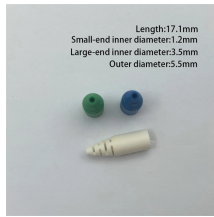

Let's take a closer look at the significance of managing cables in cable trays, the fundamental principles, methods, and steps required for effective implementation, as well as a case ...

The document provides installation guidelines for GRP/FRP Mita Flex cable ladder and tray systems, detailing various components and their proper installation methods.

Cable tray length is selected based on the load to be supported, the distance between the supports (also referred to as the span), and handling and installation constraints.

Discover the best fixing and mounting options for cable trays and wire mesh basket trays. CMW shares tips for efficient cable management.