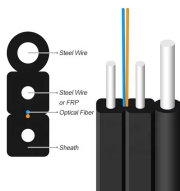

## How to fix cable trays and their prices

For engineers, contractors and facility managers, understanding common problems in steel cable tray installations - and knowing how to avoid ...

When evaluating the cable tray installation cost per meter, several critical factors need to be considered. These factors not only affect the initial purchase price but also influence the overall ...

This document provides details on installing cable trays and their support systems. It includes diagrams showing how to mount cable trays on walls using pre-fabricated flanges or channels.

Fix Auto in Las Vegas handles collision repairs, car body repairs, accident repairs and more.