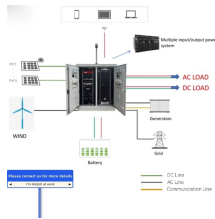

Discover the best fixing and mounting options for cable trays and wire mesh basket trays. CMW shares tips for efficient cable management.

Cable Tray Washer Kit, Steel (50 Pack) Cable Tray Splicer, Washer Kit, Material: Carbon Steel, Finish: Electroplated Zinc, Package of 50